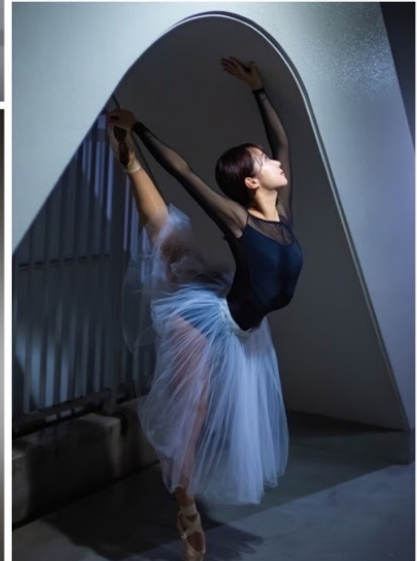

Liliom Inc.