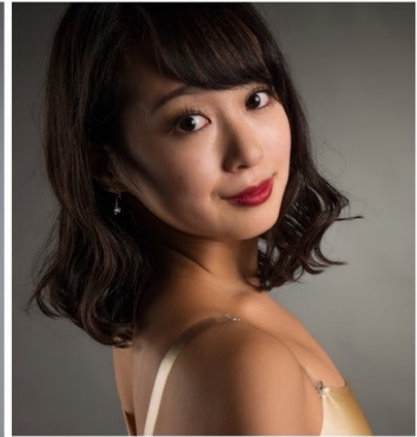

MAI ITOH

Ballet Dancer

< Sizes >

Height 159

Bust 78

Waist 62

Hips 83

Shoes 23.5

Hair DKbrown

Eyes DKbrown

<Skills>

Classic Ballet / Neo Classic Ballet
Contemporary Dance

<Contact>

info@liliom-inc.com / 090-9325-8328

(Liliom Inc.)

Liliom Inc.