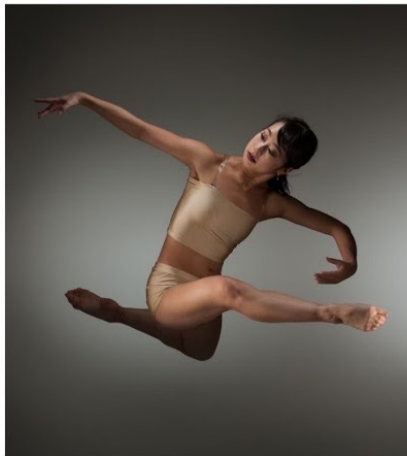

Liliom Inc.