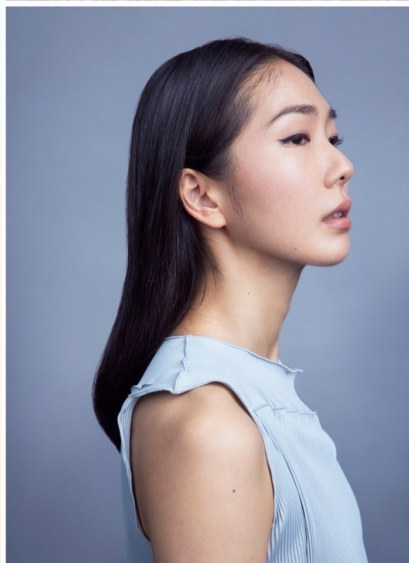

Liliom Inc.